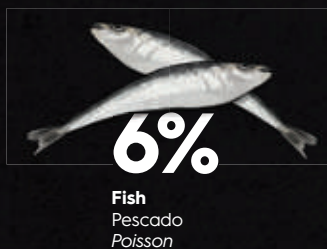

Gosbi

Exclusive
Grain Free

*****

Adult Duck MEDIUM

3Kg

12Kg

Cardio Vascular Health
Salud cardiovascular
Entretien du coeur

High energy
Alto contenido energético
Hautelement énergétique

Odour control
Control de gases
Contrôle des flatulences

Eye health
Salud ocular
Entretien de la vision

High nutritional contents
Alto contenido nutricional
Nutriments hautement qualitatifs

Hair & skin care
Pelo y piel saludables
Bénéfique à la peau et au poil

Optimal digestibility
Alta digestibilidad
Digestibilité optimale

No bad breath
No mal aliento
Contre la mauvaise haleine

Brain development
Buen desarrollo del sistema nervioso
Développement du cerveau

Dental protection
Protección dental
Protège la dentition

Immune system reinforcement
Inmunidad reforzada
Renforcement du système immunitaire

Healthy joint maintenance
Salud articular
Protection des articulations

Anti-aging
Retraso del envejecimiento
Anti-âge

Hypoallergenic
Hipo alérgico
Hypoallergénique

GMO Free

Gluten Free

Grain Free

No BHT/
BHA

Omega 3-6